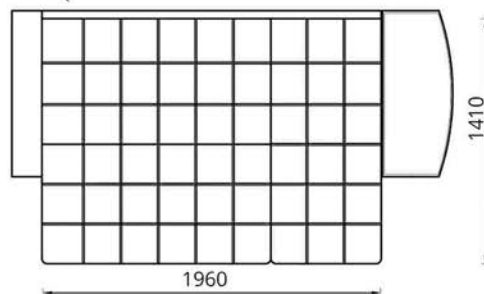

box for linen hoist frame in the side seat armrest made of

natural wood, built-in table, removable covers cushions

**Исполнение/выкананне/performance:**

право- и левостороннее/

права- і левабаковае/

right- and left-hand